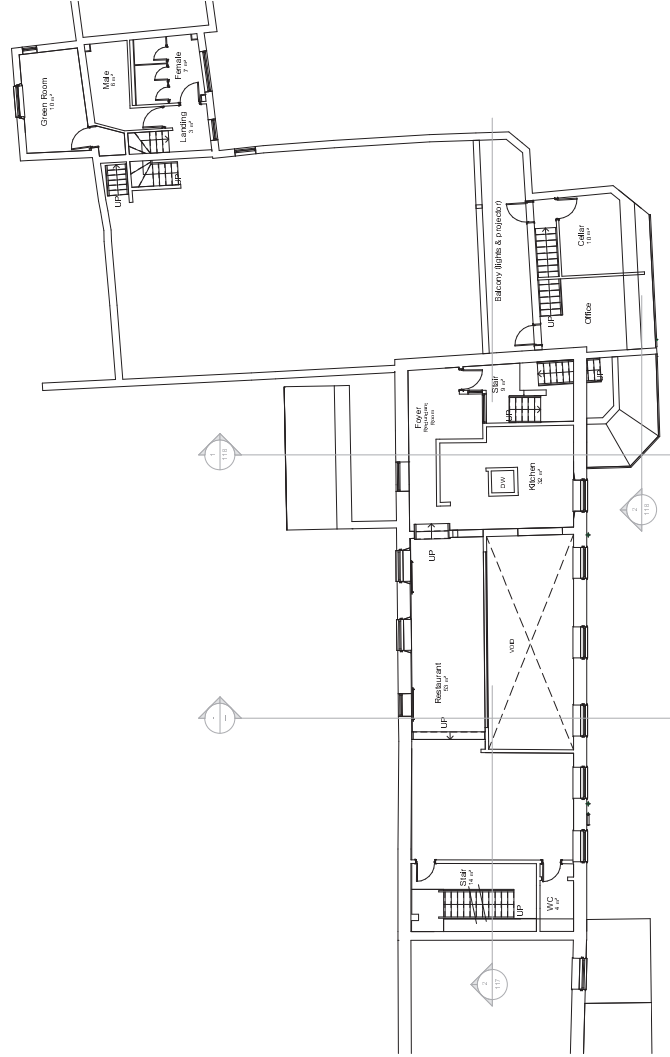

3D-ISO Existing First Floor

Existing First Floor Plan  
1 : 100

PROJECT: Courtyard Hotel & Georgian Theatre DRAWN: General Arrangement - Existing - First Floor Plan DATE: 11/02/15 DRAWN BY: DC		CLIENT: Stoneham & Partners PROJECT NO: 15.026 SHEET NO: 105
PROJECT: Courtyard Hotel & Georgian Theatre DRAWN: General Arrangement - Existing - First Floor Plan DATE: 11/02/15 DRAWN BY: DC		CLIENT: Stoneham & Partners PROJECT NO: 15.026 SHEET NO: 105