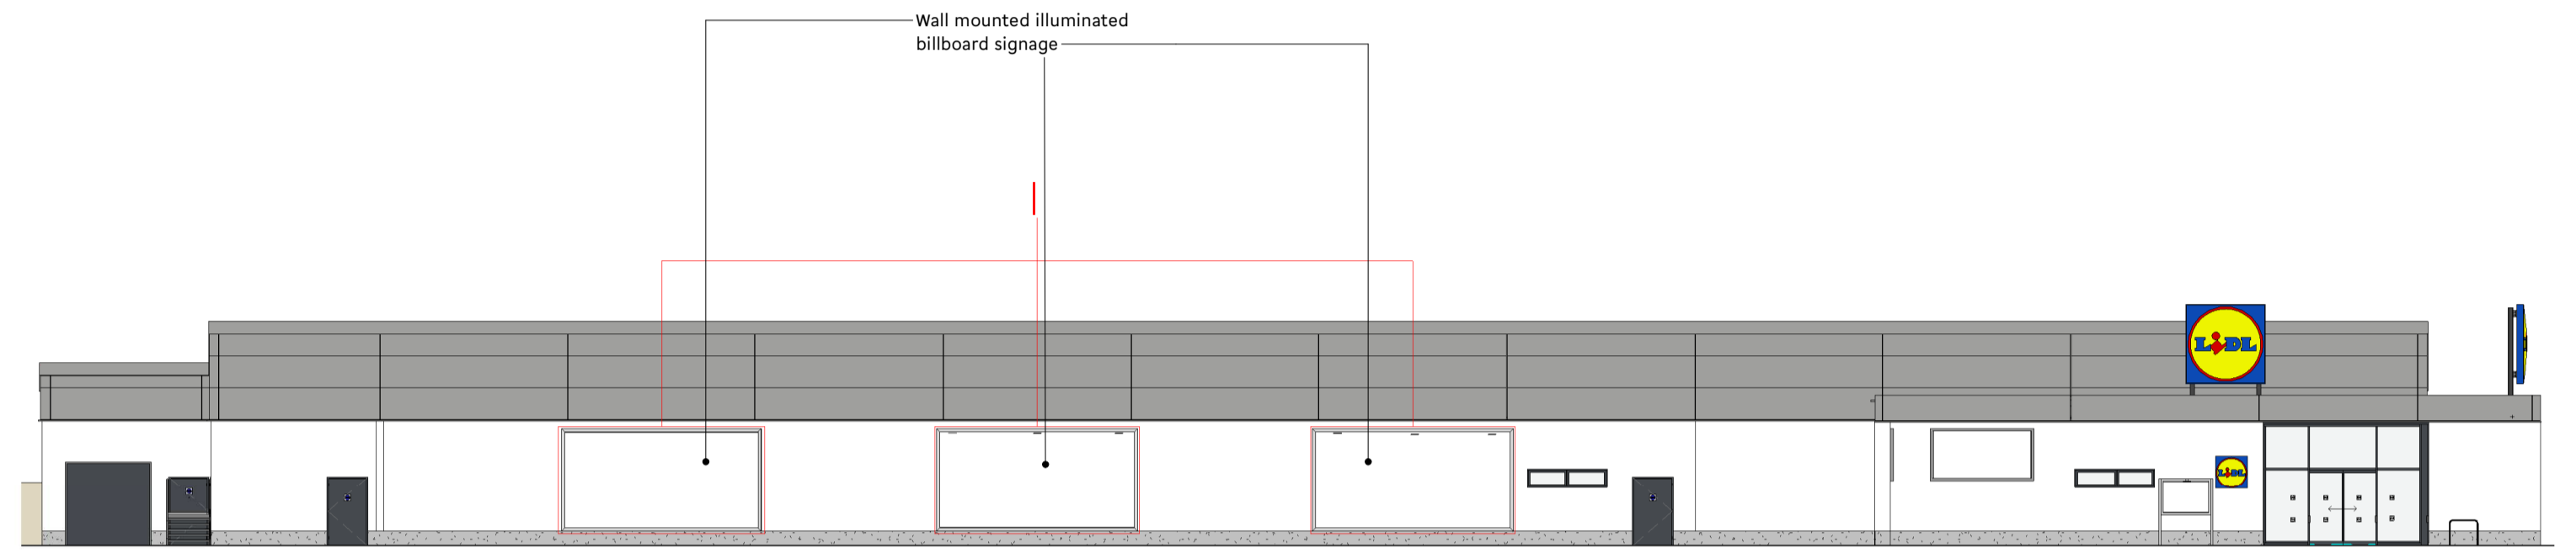

South Elevation - Billboard Signage
1 : 200